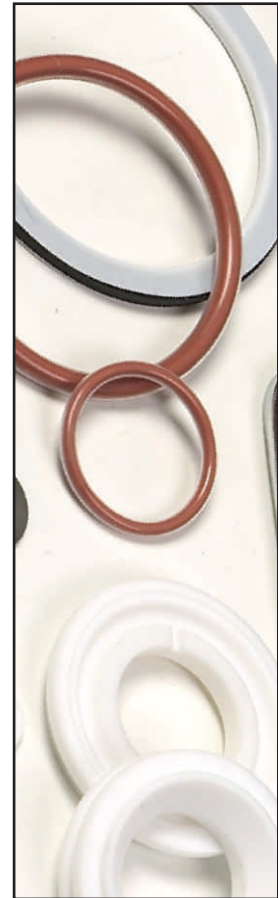

Valve Main Seals and O Rings

Please contact our Sales team if the size or material you require is not listed below.

Valve Main Seals

Description	Part No.
1½" Blacko airline ball valve PTFE front seal	5005-006
1½" Blacko airline ball valve PTFE rear seal	5005-007
2" Blacko ball valve PTFE front/rear seal	370/0102
2" Widdop airline butterfly valve PTFE main seal	355/0202
2½" BSP Maxi Highflow relief valve Tytan seal – Fortyt/EPDM (00/6XXXX series)	176/0052
3" Blacko ball valve PTFE front seal	20399
3" Blacko ball valve PTFE rear seal	11470
3" Widdop butterfly valve PTFE main seal	368/0002
3½" Emmott Screwdown valve PTFE main seal disc	269/1003

Valve O Rings

Description	Part No.
EPDM O ring – 3" Butterfly valve clamping plate	5005-476
Fortyt 3" footvalve main O ring / 80mm Flgd Super Maxi	5005-104
Fortyt 2½"/65mm relief valve pressure O ring	5005-101
Fortyt Super Maxi relief valve vacuum O ring	5005-108H
EPDM O ring – 2" Butterfly valve clamping plate	5005-664
PFA spindle O ring – Cleanflow footvalve	5005-384
PTFE spindle O ring – Butterfly valve / Highlift footvalve	20363
PTFE spindle O ring – Cleanflow footvalve	5005-008
Viton 3" footvalve main O ring	5005-105
Viton 2½" relief valve pressure O ring	5005-102
Viton spindle O ring – Butterfly valve / Highlift footvalve	20361
Viton spindle O ring – Cleanflow footvalve	5005-336

Manlid Seals

Description	Part No.
300mm Sweet white rubber seal – FDA compliant	5005-30SWR
500mm Sweet white rubber seal – FDA compliant	5005-50SWR
300mm Super Tanktyt - PTFE outer/Nitrile inner	5005-890
- PTFE outer/EPDM inner	5005-890EP
500mm Super Tanktyt - PTFE outer/Nitrile inner	5005-860
- PTFE outer/EPDM inner	5005-860EP